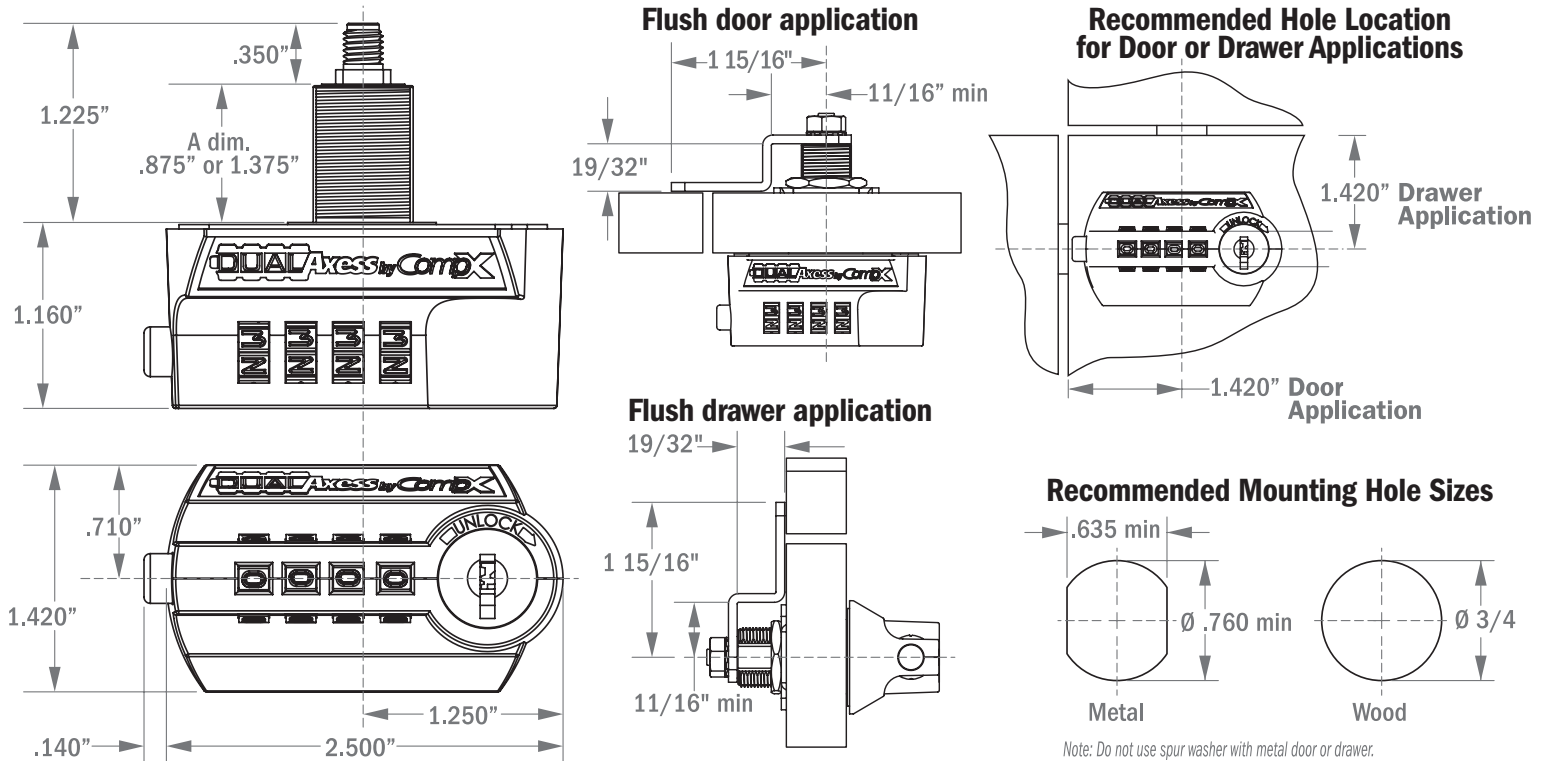

DualAxes® by CompX Security Products

- an innovative combination cam lock with key override.

DualAxes® can be retrofit for existing wood or metal applications to give keyless access and to eliminate keys. The lock can be mounted **vertically or horizontally** on flush, overlay or lipped/overlay applications. Attach the cam for 90° latching in any direction, based on individual application needs.

To change the combination, the current combination and a valid key is needed. 10,000 possible combinations – any four digit number – are available.

DualAxes® by CompX can be operated using either a combination or a key. Once unlocked, rotate the housing 90° clockwise to unlatch.

Unlock using combination:

- ➔ **Factory set combination is 0-0-0-0.**
- ➔ Turn wheels until correct combination appears in the combination windows.
- ➔ Press button, rotate housing to unlatch.
- ➔ Scramble wheels to lock.

Unlock using key:

- ➔ Insert key into lock plug; rotate key 90° clockwise.
- ➔ Rotate housing to unlatch.
- ➔ **Important:**
  Rotate key 90° counterclockwise to lock.

Part Number	Reference Number	Cylinder Length	Maximum Material Thickness	MKKA Codes*	MKKD Codes	Case Quantity	Key Blank	Plug Removal Key	Master Key
D8030	M4-8030	7/8"	5/8"	3	60	10	D8770	D8771	D8772
D8031	M4-8031	1 3/8"	1 1/8"	3	60	10	D8770	D8771	D8872

* Key Codes: DA108, DA120, DA124

For more information on changing combinations, removing lock plugs, and more, visit compX.com/dualaxes.html

Note: warranty will **not** cover forgotten or incorrectly set combinations.